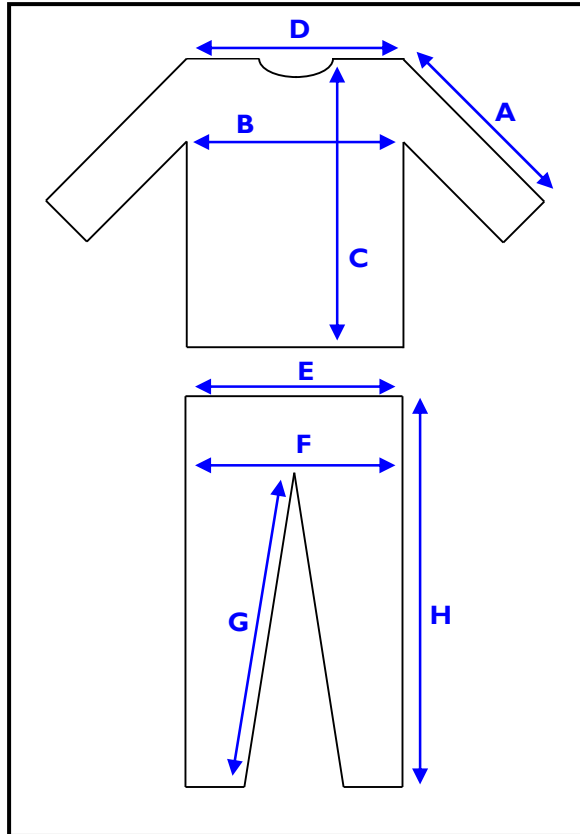

DermaSilk Size Chart WOMAN

Shirts, Leggings, Underwear

THE NEAREST THING TO A SECOND SKIN

Shirt Round Neck (short or long sleeve)						
DermaSilk item codes	size	(A) sleeve length (cm.)		(B) 1/2 chest breadth (cm.)	(C) shoulder point to bottom length (cm.)	(D) shoulder breadth (cm.)
		Long sleeves	Short sleeves			
D0305S or D0306S	S	60.3	20	41.5	62	36.4
D0305M or D0306M	M	62	20.5	43.5	64	38
D0305L or D0306L	L	63.7	21	45.5	66	39.6
D0305XL or D0306XL	XL	65.4	21.5	47.5	68	41.2
D0305XXL or D0306XXL	XXL	67.1	22	49.5	70	42.8

Long pants				
DermaSilk Item Codes	size	(E) 1/2 waist breadth (cm.)	(F) 1/2 pelvis breadth 18 cm. from waist (cm.)	(G) inside leg length (cm.)
D0302S	S	33	44.5	71
D0302M	M	35	47	73
D0302L	L	37	49.5	75
D0302XL	XL	39	52	77
D0302XXL	XXL	41	54.5	77

Underwear				
DermaSilk item codes	size	(E) 1/2 waist breadth (cm.)		
		briefs	tanga	culotte
various	S	33	29	30
various	M	35	30.5	32
various	L	37	31	34
various	XL	39	31.5	36
various	XXL	41	32	38

Bra		
DermaSilk item codes	size	(B) 1/2 chest breadth (cm.)
D0307S	S	34
D0307M	M	36
D0307L	L	38
D0307XL	XL	41
D0307XXL	XXL	44